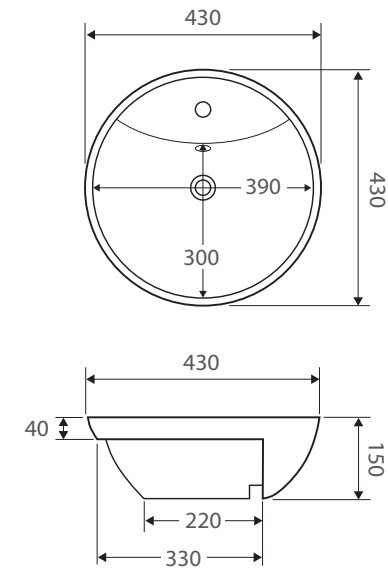

Betty

SEMI-RECESSED BASIN

Features

- Fully vitreous china
- One tap hole with overflow
- Requires 32 mm waste with overflow (not included)
- Cannot be drilled with 3 tap holes
- Capacity: 5 litres

Please note: Due to the nature of ceramic as a material, small variations in size and shape do occur. Ensure that the measurements of the purchased basin are checked physically BEFORE cutting any counter-top. Specification drawings are a guide only. Fienza will not be held liable for any errors made by external parties when cutting counter-tops.

While we aim to ensure specifications are correct at the time of publication, Fienza reserves the right to make modifications without prior notice. Physical colour may vary from image shown. All measurements are shown in millimetres. For ceramic products, please allow +/- 10 mm tolerance for manufacturing variance. Always use physical product measurements for mark-ups and roughing-in as the technical drawing may differ from actual product received.